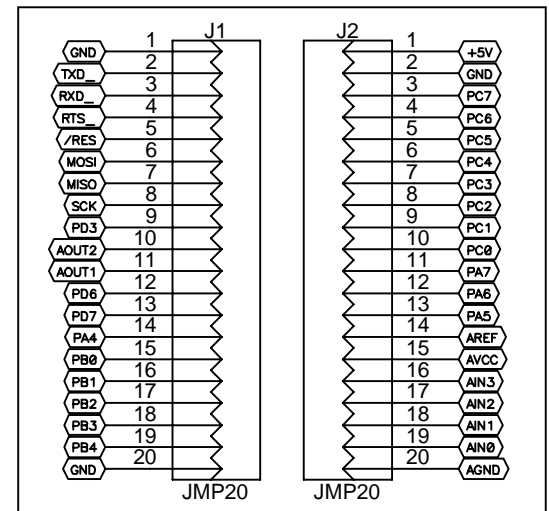

# 40-PIN MODULE M16/32

Title		
40-PIN MODULE M16/32		
Size	Number	Rev
A4		
Date	Drawn by	
Filename	Sheet of	