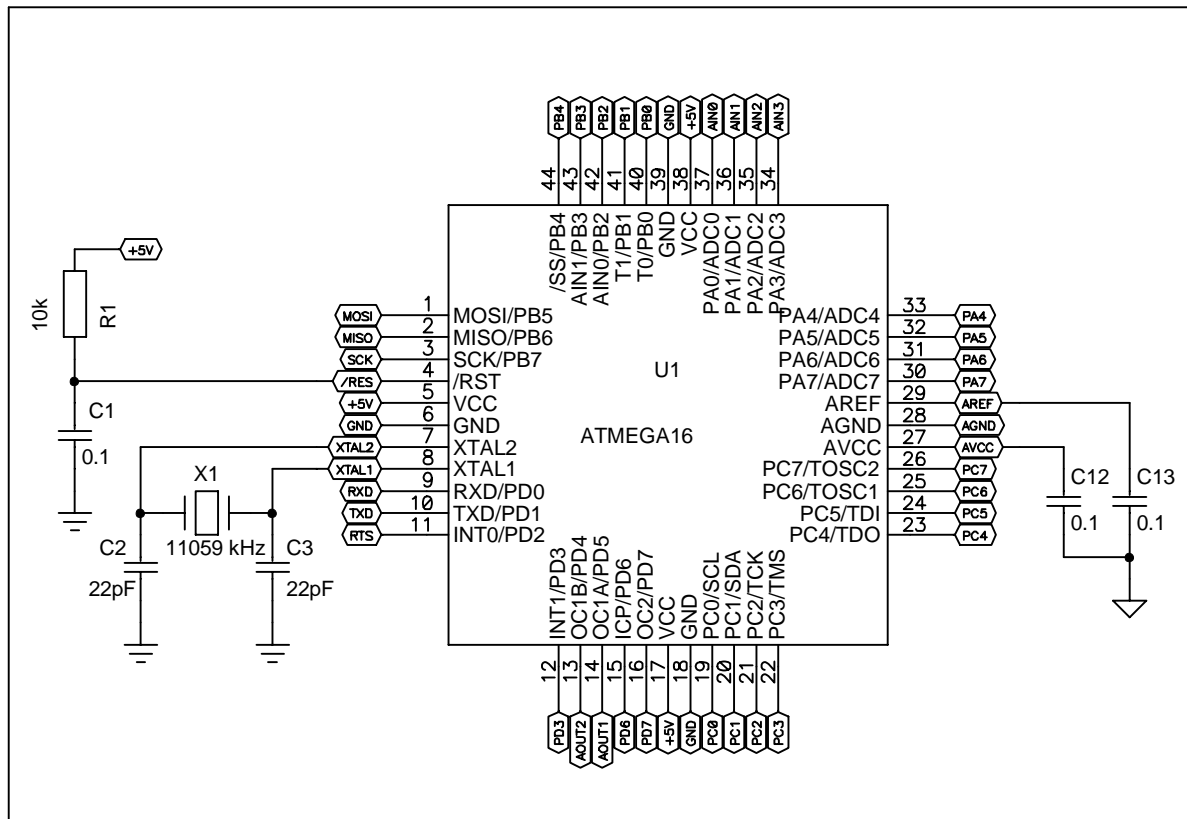

# 40-PIN MODULE M16/32

Title		
40-PIN MODULE M16/32		
Size	Number	Rev
A4		
Date	Drawn by	
Filename	Sheet of	