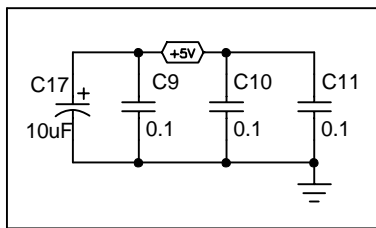

# 40-PIN MODULE M16/32

Title		
40-PIN MODULE M16/32		
Size	Number	Rev
A4		
Date	Drawn by	
Filename	Sheet of	