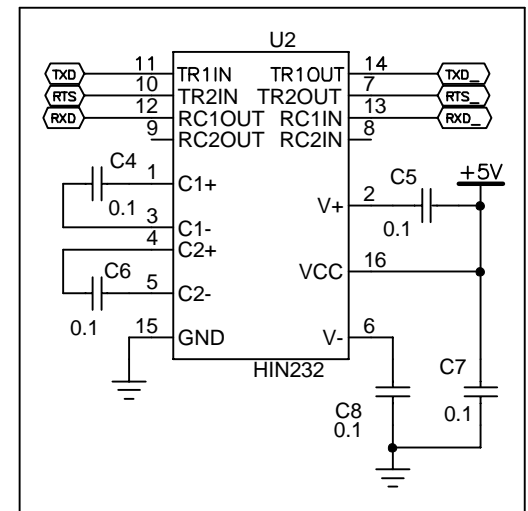

# 40-PIN MODULE M16/32

Title		
40-PIN MODULE M16/32		
Size	Number	Rev
A4		
Date	Drawn by	
Filename	Sheet of	