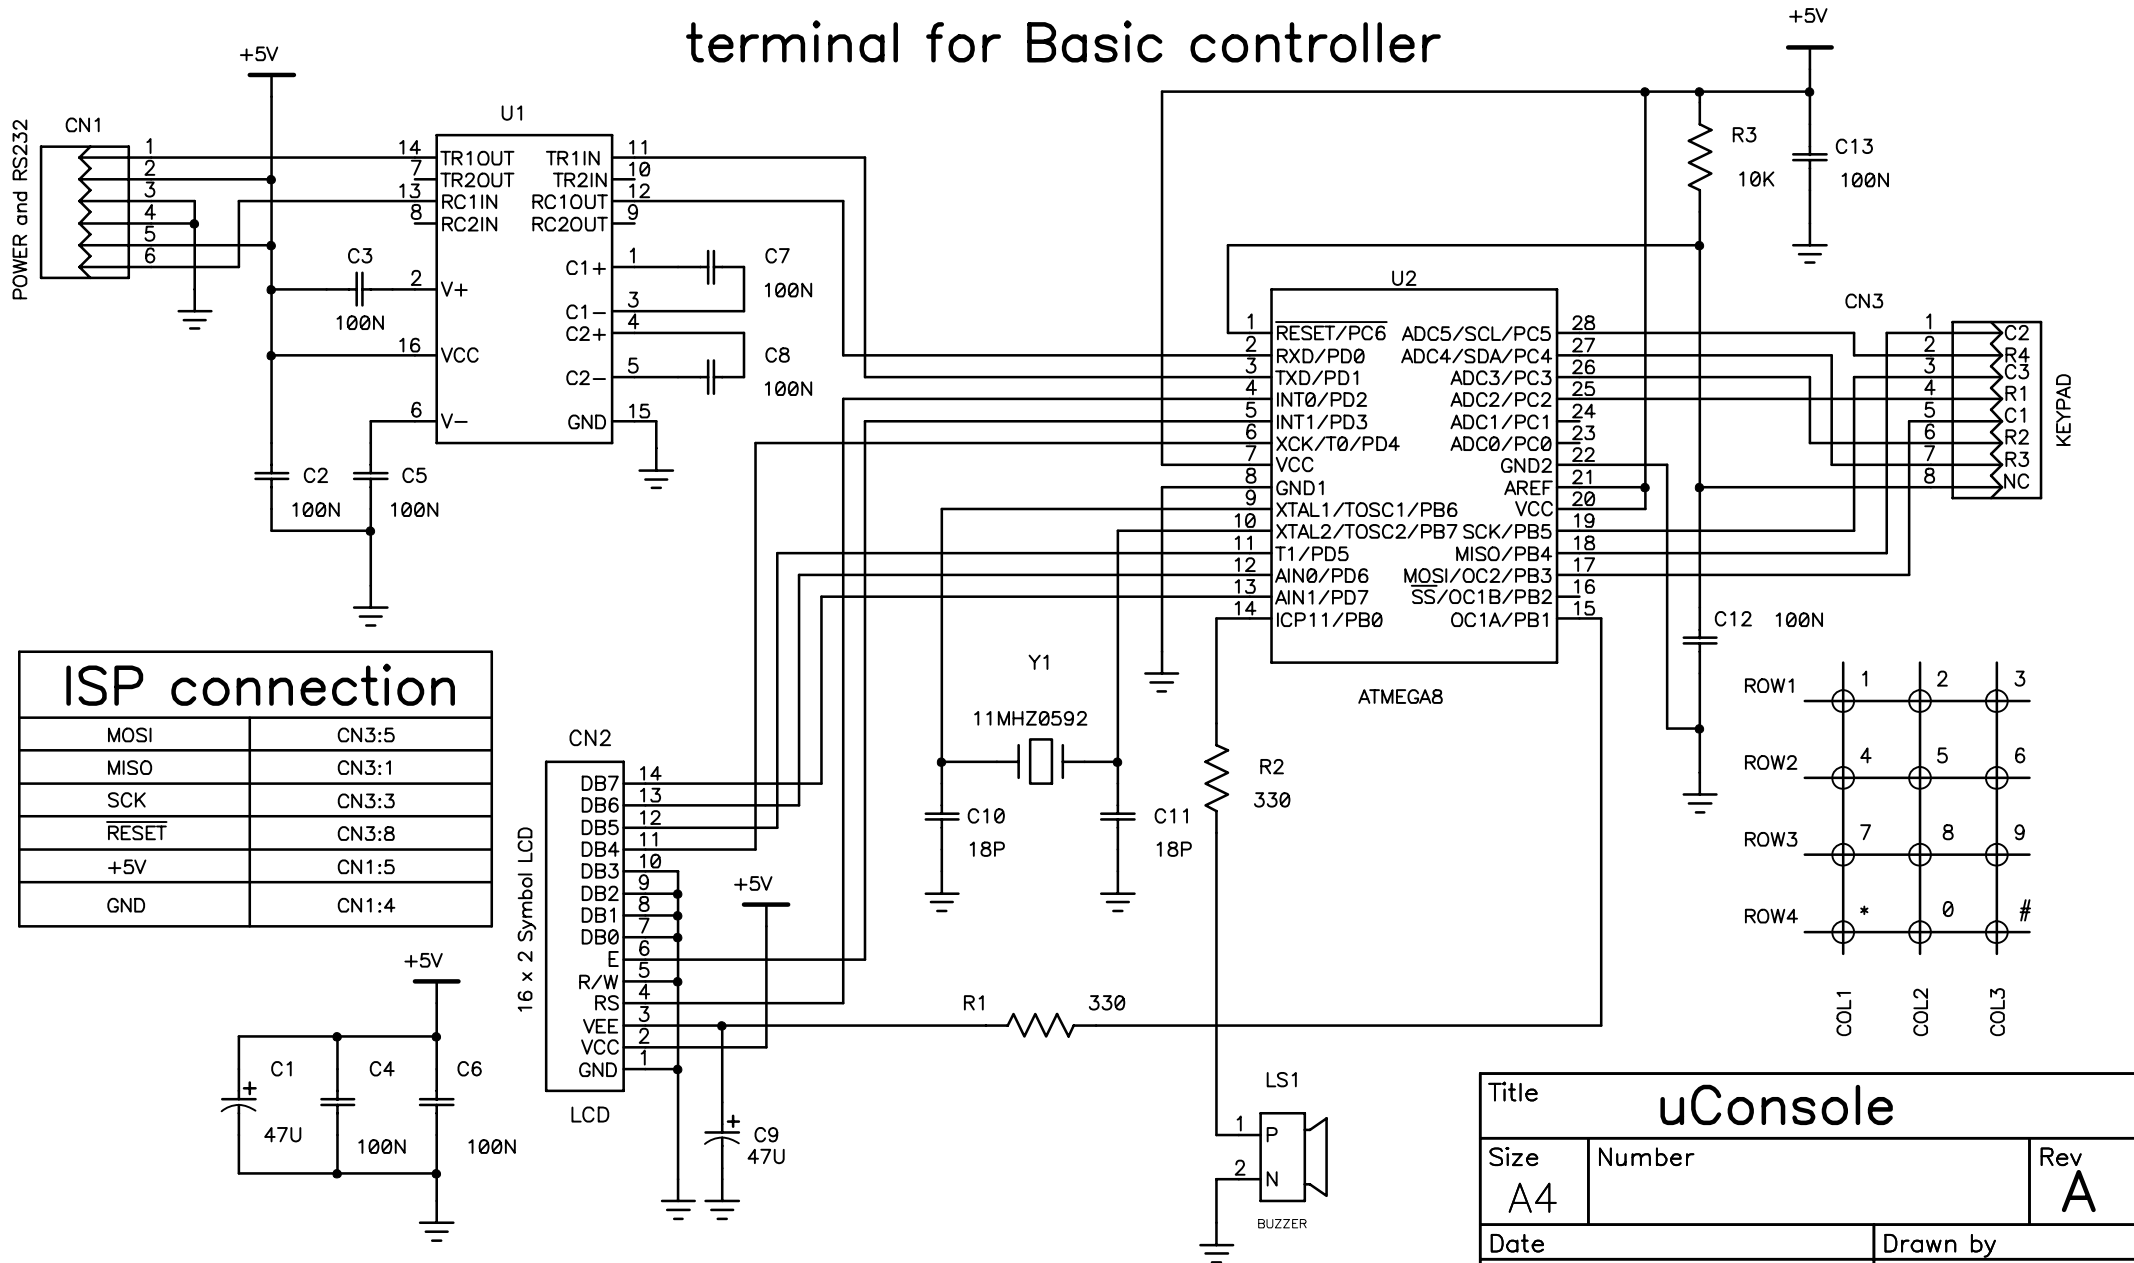

# uCONSOLE terminal for Basic controller

ISP connection	
MOSI	CN3:5
MISO	CN3:1
SCK	CN3:3
RESET	CN3:8
+5V	CN1:5
GND	CN1:4

Title			<b>uConsole</b>		
Size	Number		Rev		
A4			A		
Date			Drawn by		
Filename			Sheet of		